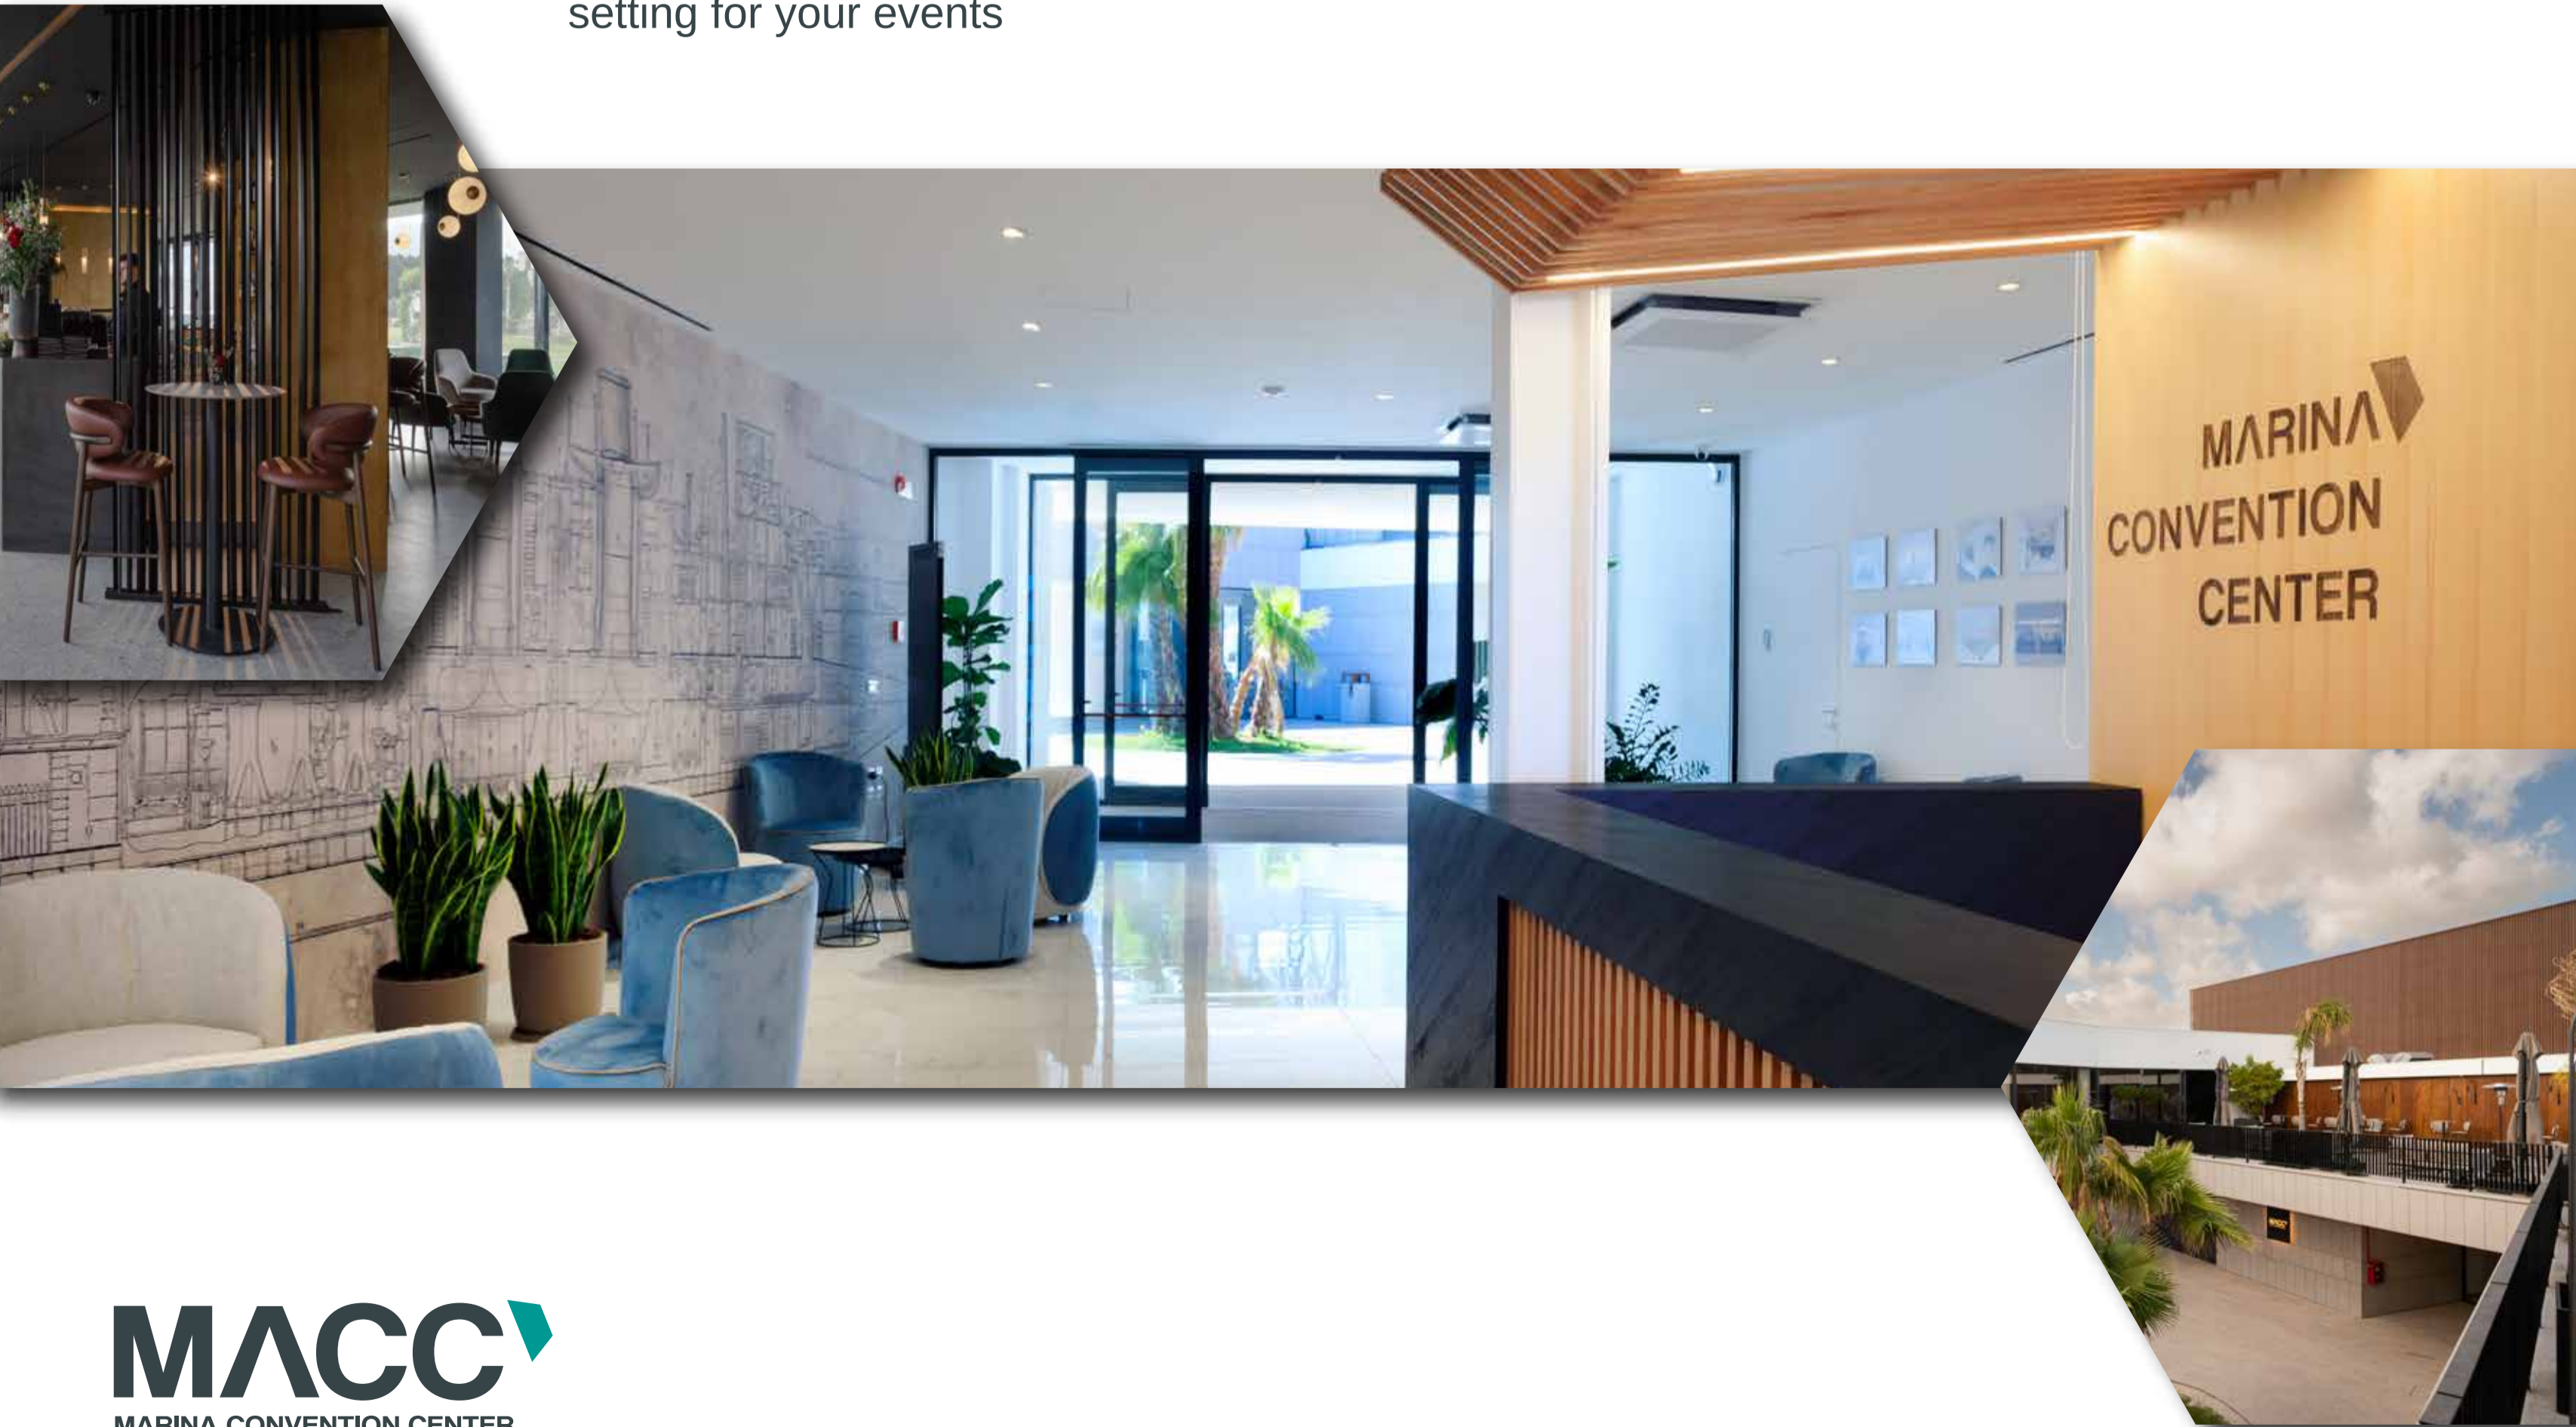

MEETING SPACES

Events can be fully customized by utilizing meeting rooms and modular spaces, featuring natural light and removable seating.

Every corner of the venue has been thoughtfully designed to provide a unique and captivating setting for your events